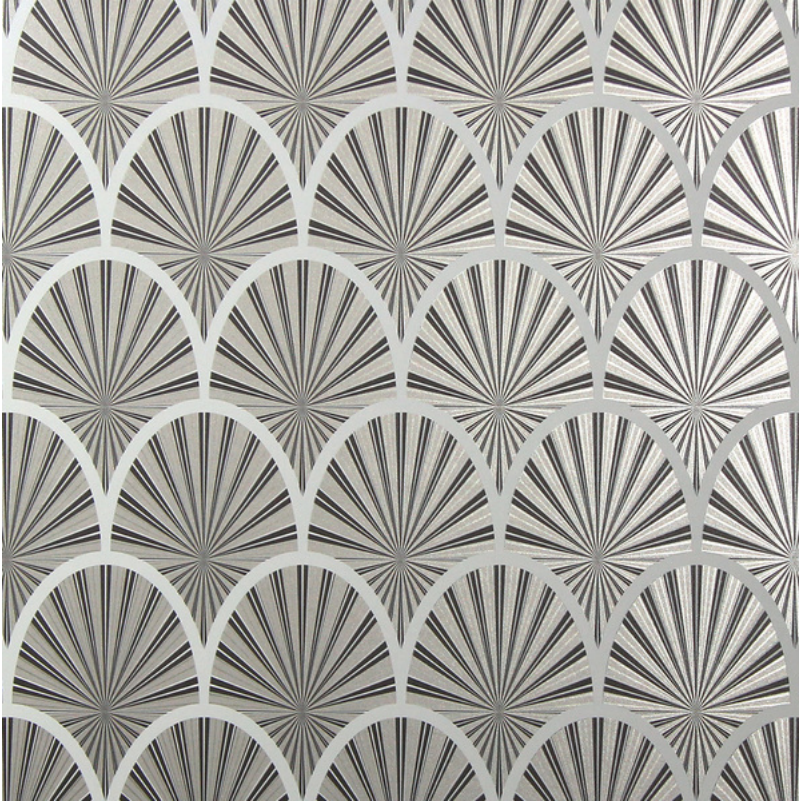

## GRAND PALAIS • OPULENT / AD352-2

---

MATERIAL: Silver Mylar (Type II)

BACKING: Non-woven

VERTICAL REPEAT: 8.087 inches

MOTIF WIDTH: 5.2 inches

REPEAT MATCH TYPE: Straight

PRINTED WIDTH: 52 inches

WASHABILITY: Washable

FIRE RATING: Class A

PRINT TYPE: Digital Print

MARGIN TRIM: Untrimmed

PRINT TO ORDER: Yes

---

FOB Van Nuys, CA 91406

All wallcoverings are delivered untrimmed.