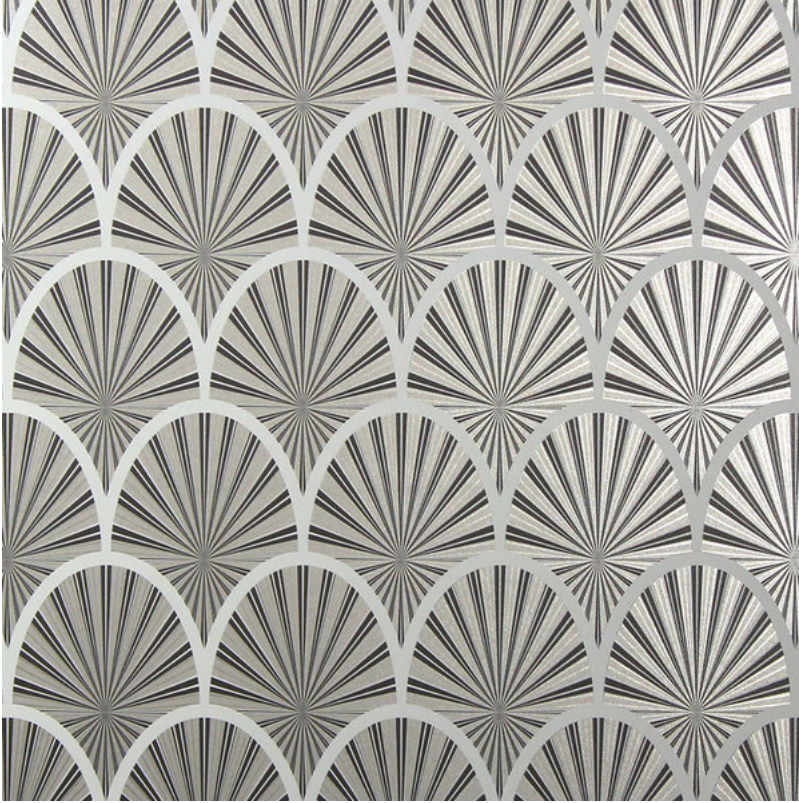

## GRAND PALAIS • OPULENT / AD352-2

---

MATERIAL: Silver Mylar (Type II)

BACKING: Non-woven

VERTICAL REPEAT: 8.087 inches

MOTIF WIDTH: 5.2 inches

REPEAT MATCH TYPE: Straight

PRINTED WIDTH: 52 inches

WASHABILITY: Washable

FIRE RATING: Class A

PRINT TYPE: Digital Print

MARGIN TRIM: Untrimmed

PRINT TO ORDER: Yes

---

FOB Van Nuys, CA 91406

All wallcoverings are delivered untrimmed.