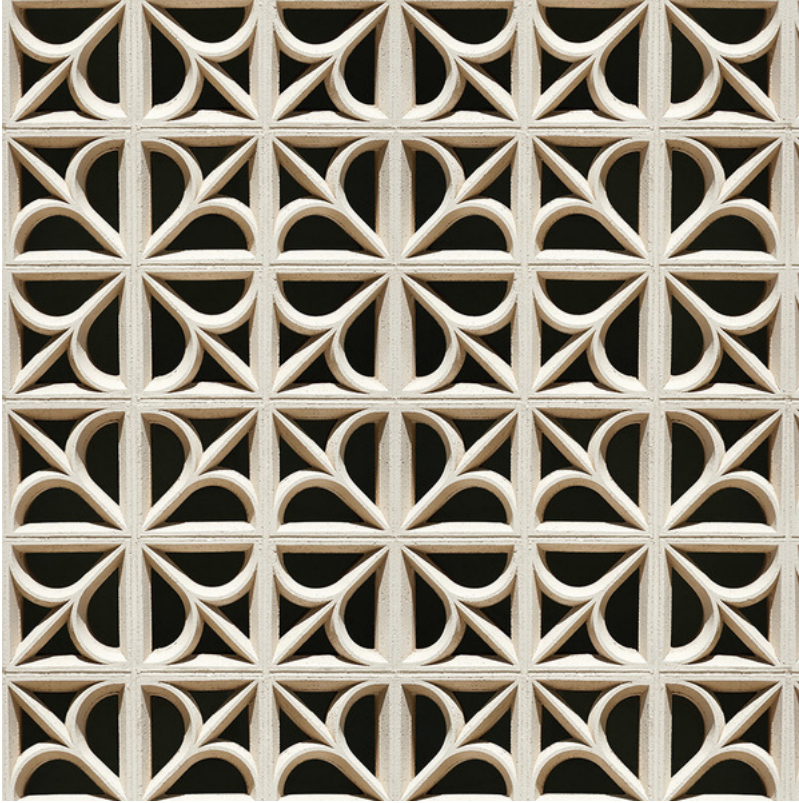

# astek

PRODUCT  
SPEC SHEET

---

MESA • BEIGE / FP112-1

---

MATERIAL: Matte Vinyl (Type II)

BACKING: Non-woven

VERTICAL REPEAT: 18 inches

MOTIF WIDTH: 52 inches

REPEAT MATCH TYPE: Straight

FIRE RATING: Class A

PRINT TYPE: Digital Print

MARGIN TRIM: Untrimmed

PRINT TO ORDER: Yes

---

FOB Van Nuys, CA 91406